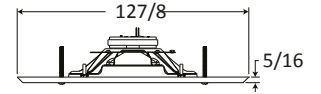

C10X/BU/WS