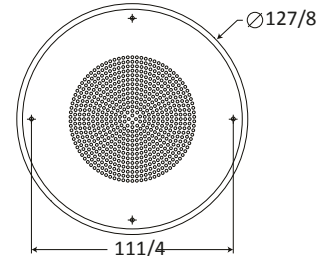

C10X/BU/WS