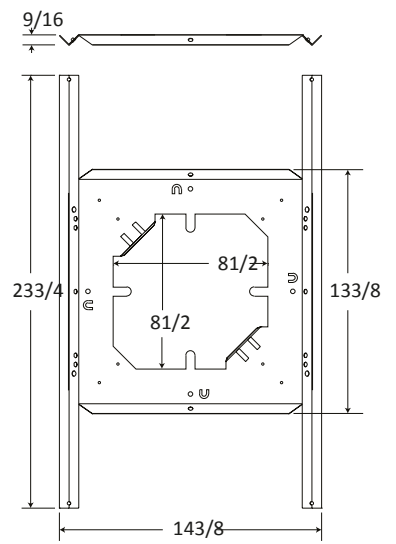

SSB-3

Recommended construction sequences, installation instructions, and A&E Specifications are available in various formats in the Specs and Diagrams section at: www.francom.com.mx info@francom.com.mx		MADE IN EN E.E.U.U.	FRANCOM SYSTEMS Av. Aztecas 497 1er. Piso, Coyoacán Ciudad de México, 04300, México : +52-55-5421-1309 e: info@francom.com.mx www.francom.com
MR 2017 Francom Systems reserves the right to make changes and/or improvements to its products at any time and without notice.