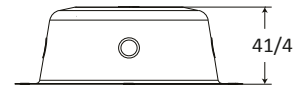

JB20RRCS

CEILING MOUNT

Includes TWO (2) Each : C10X/BU/WS, ERD8U, SSB-3

GENERAL DESCRIPTION

The JB20RRCS is a complete speaker/transformer/baffle solution for ceiling installations. Each installer package includes two (2) C10X/BU/WS - The 8C10PAX - 8" O.D. dual cone loudspeaker with a 10 oz. magnet and a TBLU - 5W-25/70V transformer mounted on a BR8WS - round, steel, stud mount baffle. Also included are two (2) SSB-3 - rust-resistant steel, load bearing supports and two (2) ERD8U - 275 CID, round, steel back boxes.

* SHIPPED AS A COMPLETE PAIR IN ONE CARTON

INTENDED USE - Indoor Environment

Installation	Downward-Firing in a 24" Wide, Drop-Tile Ceiling
Program Material	Signal Tones, Voice, and Music

AUDIO SPECIFICATIONS

Average Sensitivity	95 dB SPL, 1W/ 1M
Loudspeaker Power Rating	20W RMS, EIA 426A Standard
Calculated Output	102dB SPL, 5W/ 1M
Magnet Type & Weight	BeFe Ceramic, 10 oz. Nominal
Frequency Response	60Hz - 17 kHz EIA 426A Standard
Nominal Coverage Angle	90° Included Angle, -6 dB / 2 kHz, Half space
Audio Connection	7" Color Coded Leads

SYSTEM COMPONENTS

Loudspeaker	8C10PAX
Transformer	5W-25/70V : 5 tap, Color Coded Leads (5W, 2.5W, 1.25W, 0.63W, 0.31W)
Baffle	BR8WS
Back Box	ERD8U
Mounting Support	SSB-3

ERD8U

Recommended construction sequences, installation instructions, and A&E Specifications are available in various formats in the Specs and Diagrams section at: www.francom.com.mx info@francom.com.mx		MADE IN EN E.E.U.U.	FRANCOM SYSTEMS Av. Aztecas 497 1er. Piso, Coyoacán Ciudad de México, 04300, México : +52-55-5421-1309 e: info@francom.com.mx www.francom.com
MR 2017 Francom Systems reserves the right to make changes and/or improvements to its products at any time and without notice.