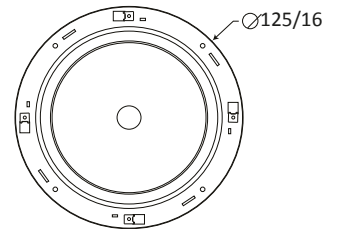

JB20RRCS

CEILING MOUNT

Includes TWO (2) Each : C10X/BU/WS, ERD8U, SSB-3

GENERAL DESCRIPTION

The JB20RRCS is a complete speaker/transformer/baffle solution for ceiling installations. Each installer package includes two (2) C10X/BU/WS - The 8C10PAX - 8" O.D. dual cone loudspeaker with a 10 oz. magnet and a TBLU - 5W-25/70V transformer mounted on a BR8WS - round, steel, stud mount baffle. Also included are two (2) SSB-3 - rust-resistant steel, load bearing supports and two (2) ERD8U - 275 CID, round, steel back boxes.

* SHIPPED AS A COMPLETE PAIR IN ONE CARTON

INTENDED USE - Indoor Environment

Installation	Downward-Firing in a 24" Wide, Drop-Tile Ceiling
Program Material	Signal Tones, Voice, and Music

AUDIO SPECIFICATIONS

Average Sensitivity	95 dB SPL, 1W/ 1M
Loudspeaker Power Rating	20W RMS, EIA 426A Standard
Calculated Output	102dB SPL, 5W/ 1M
Magnet Type & Weight	BeFe Ceramic, 10 oz. Nominal
Frequency Response	60Hz - 17 kHz EIA 426A Standard
Nominal Coverage Angle	90° Included Angle, -6 dB / 2 kHz, Half space
Audio Connection	7" Color Coded Leads

SYSTEM COMPONENTS

Loudspeaker	8C10PAX
Transformer	5W-25/70V : 5 tap, Color Coded Leads (5W, 2.5W, 1.25W, 0.63W, 0.31W)
Baffle	BR8WS
Back Box	ERD8U
Mounting Support	SSB-3

ERD8U

Recommended construction sequences, installation instructions, and A&E Specifications are available in various formats in the Specs and Diagrams section at: www.francom.com.mx info@francom.com.mx		MADE IN EN E.E.U.U.	FRANCOM SYSTEMS Av. Aztecas 497 1er. Piso, Coyoacán Ciudad de México, 04300, México : +52-55-5421-1309 e: info@francom.com.mx www.francom.com
MR 2017 Francom Systems reserves the right to make changes and/or improvements to its products at any time and without notice.